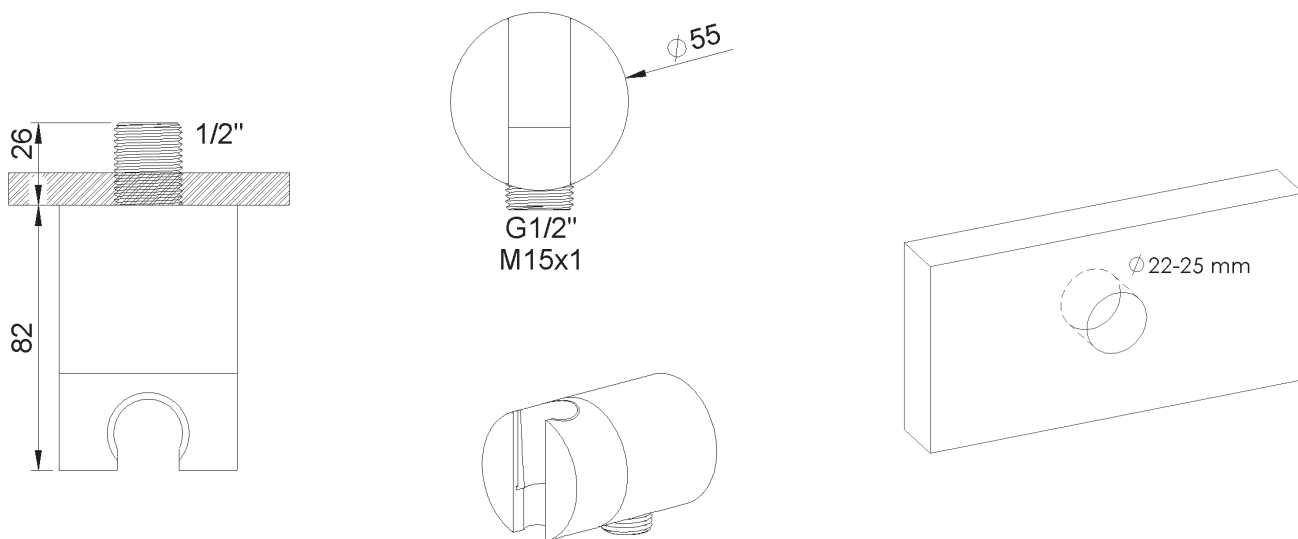

PRODUCT TECHNICAL SHEET

Collection : **JOE**

Ref. : **8023.--.12**

Support de douche à main

Handdouche houder

Handshower holder

Picture

Product details

Technical drawing

RA0.V01